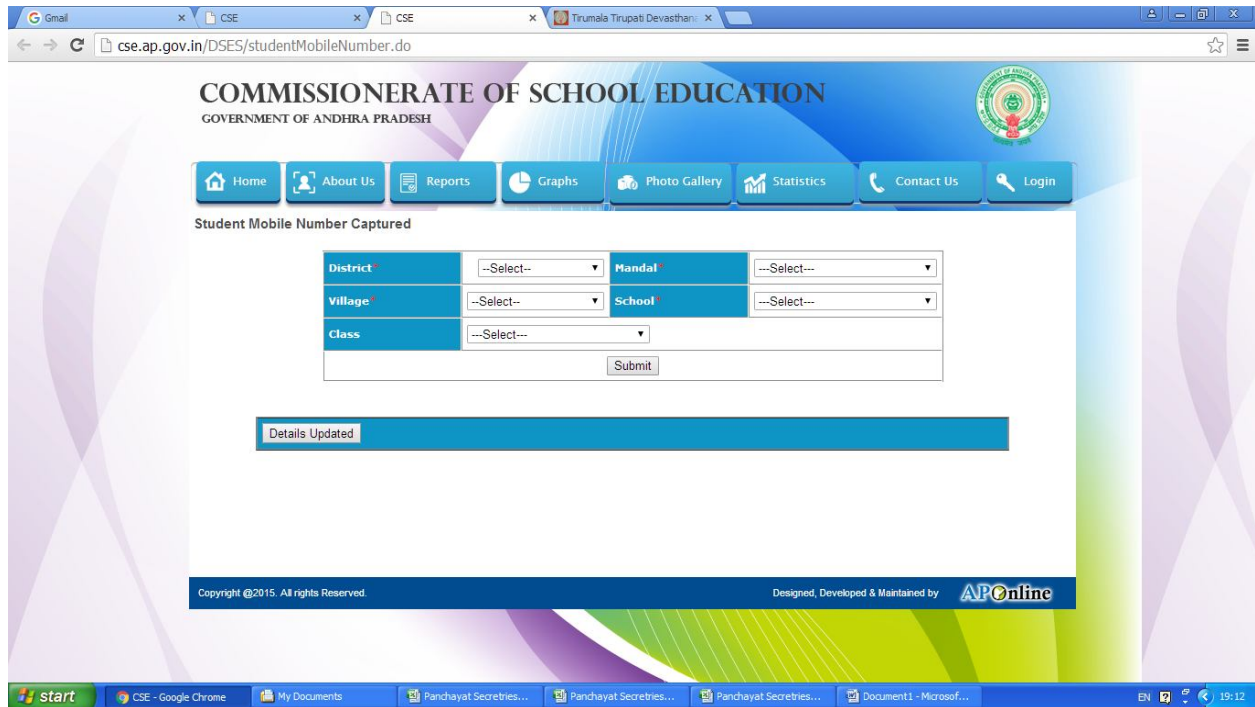

Website address : <http://cse.ap.gov.in>

cse.ap.gov.in

UPDATION OF PARENT MOBILE NUMBER CLICK ON

STUDENT CORNER THE FOLLOWING SCREEN
WILL BE DISPALYED

CLICK ON **PARENT MOBILE NUMBER UPDATION THE FOLLOWING SCREEN WILL BE DISPALYED**

Select All Details and enter the phone numbers